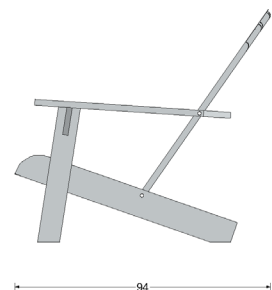

Colors Available:

Off-white, Graphite, Brick, Olive

ADIRONDACK CHAIR