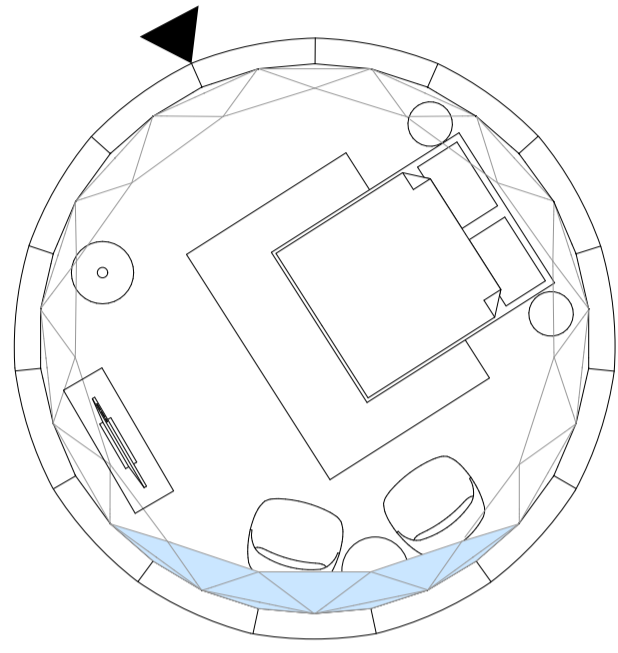

FDOMES GLAMPING

Portable, en-suite and attractively priced, provide deluxe outdoor lodging that offers hotel-like standard with that extra quirkiness.

FDOMES GLAMPING 20

- Base Area:** ~ 20 m² / 215 sq ft
- Diameter:** ~ 5.1 m / 16.7 ft
- Height:** ~ 3.35 m / 10 ft
- Membrane surface** ~ 30 m²
- Air volume** ~ 40 m³
- Assembly time** 3 - 4 hours
- Recommended Crew Size** 2 - 3 persons

Intimate getaway for up two people.

FDOMES GLAMPING 30

- Base Area:** ~ 27.3 m² / 293.85 sq ft
- Diameter:** ~ 5.9 m / 19.4 ft
- Height:** ~ 3.55 m / 11.6 ft
- Membrane surface** ~ 66 m²
- Air volume** ~ 55 m³
- Assembly Time** 3 - 4 hours
- Recommended Crew Size** 3 - 4 persons