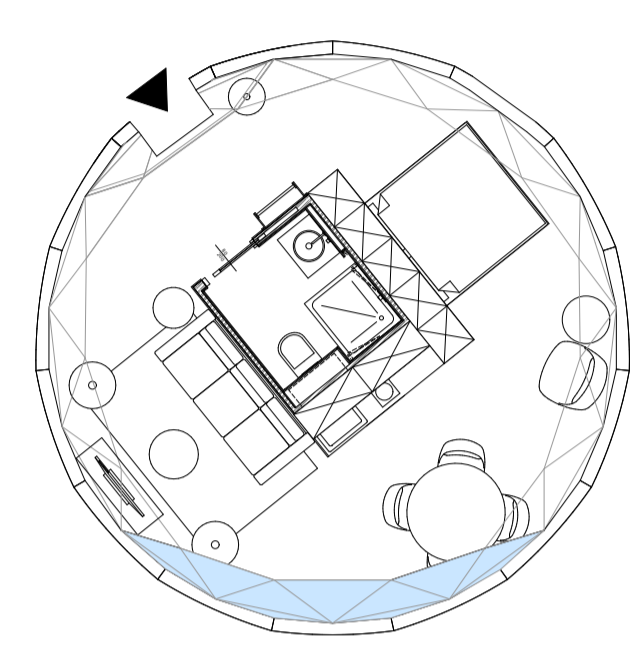

FDOMES GLAMPING

Portable, en-suite and attractively priced, provide deluxe outdoor lodging that offers hotel-like standard with that extra quirkiness.

FDOMES GLAMPING 20

- Base Area:** ~ 20 m² / 215 sq ft
- Diameter:** ~ 5.1 m / 16.7 ft
- Height:** ~ 3.35 m / 10 ft
- Membrane surface** ~ 30 m²
- Air volume** ~ 40 m³
- Assembly time** 3 - 4 hours
- Recommended Crew Size** 2 - 3 persons

Intimate getaway for up two people.

FDOMES GLAMPING 30

- Base Area:** ~ 27.3 m² / 293.85 sq ft
- Diameter:** ~ 5.9 m / 19.4 ft
- Height:** ~ 3.55 m / 11.6 ft
- Membrane surface** ~ 66 m²
- Air volume** ~ 55 m³
- Assembly Time** 3 - 4 hours
- Recommended Crew Size** 3 - 4 persons

Comfortable accommodation with a bathroom space for a couple.

FDOMES GLAMPING 40

- Base Area:** ~ 37.5 m² / 403.65 sq ft
- Diameter:** ~ 6.91 m / 22.7 ft
- Height:** ~ 4.25 m / 14.0ft
- Membrane surface** ~ 93 m²
- Air volume** ~ 113 m³
- Assembly Time** 4 - 5 hours
- Recommended Crew Size** 3 - 4 persons