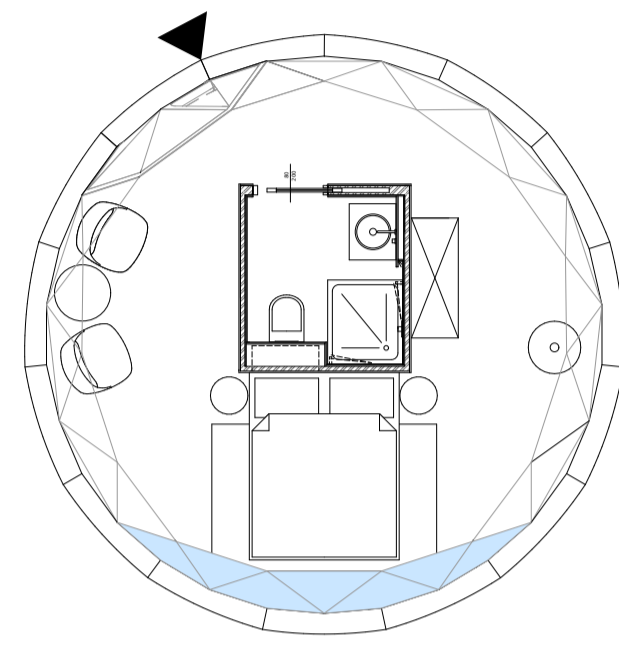

FDOMES GLAMPING

Portable, en-suite and attractively priced, provide deluxe outdoor lodging that offers hotel-like standard with that extra quirkiness.

FDOMES GLAMPING 20

- Base Area:** ~ 20 m² / 215 sq ft
- Diameter:** ~ 5.1 m / 16.7 ft
- Height:** ~ 3.35 m / 10 ft
- Membrane surface** ~ 30 m²
- Air volume** ~ 40 m³
- Assembly time** 3 - 4 hours
- Recommended Crew Size** 2 - 3 persons

Intimate getaway for up two people.

FDOMES GLAMPING 30

- Base Area:** ~ 27.3 m² / 293.85 sq ft
- Diameter:** ~ 5.9 m / 19.4 ft
- Height:** ~ 3.55 m / 11.6 ft
- Membrane surface** ~ 66 m²
- Air volume** ~ 55 m³
- Assembly Time** 3 - 4 hours
- Recommended Crew Size** 3 - 4 persons

Comfortable accommodation with a bathroom space for a couple.

FDOMES GLAMPING 40

- Base Area:** ~ 37.5 m² / 403.65 sq ft
- Diameter:** ~ 6.91 m / 22.7 ft
- Height:** ~ 4.25 m / 14.0ft
- Membrane surface** ~ 93 m²
- Air volume** ~ 113 m³
- Assembly Time** 4 - 5 hours
- Recommended Crew Size** 3 - 4 persons