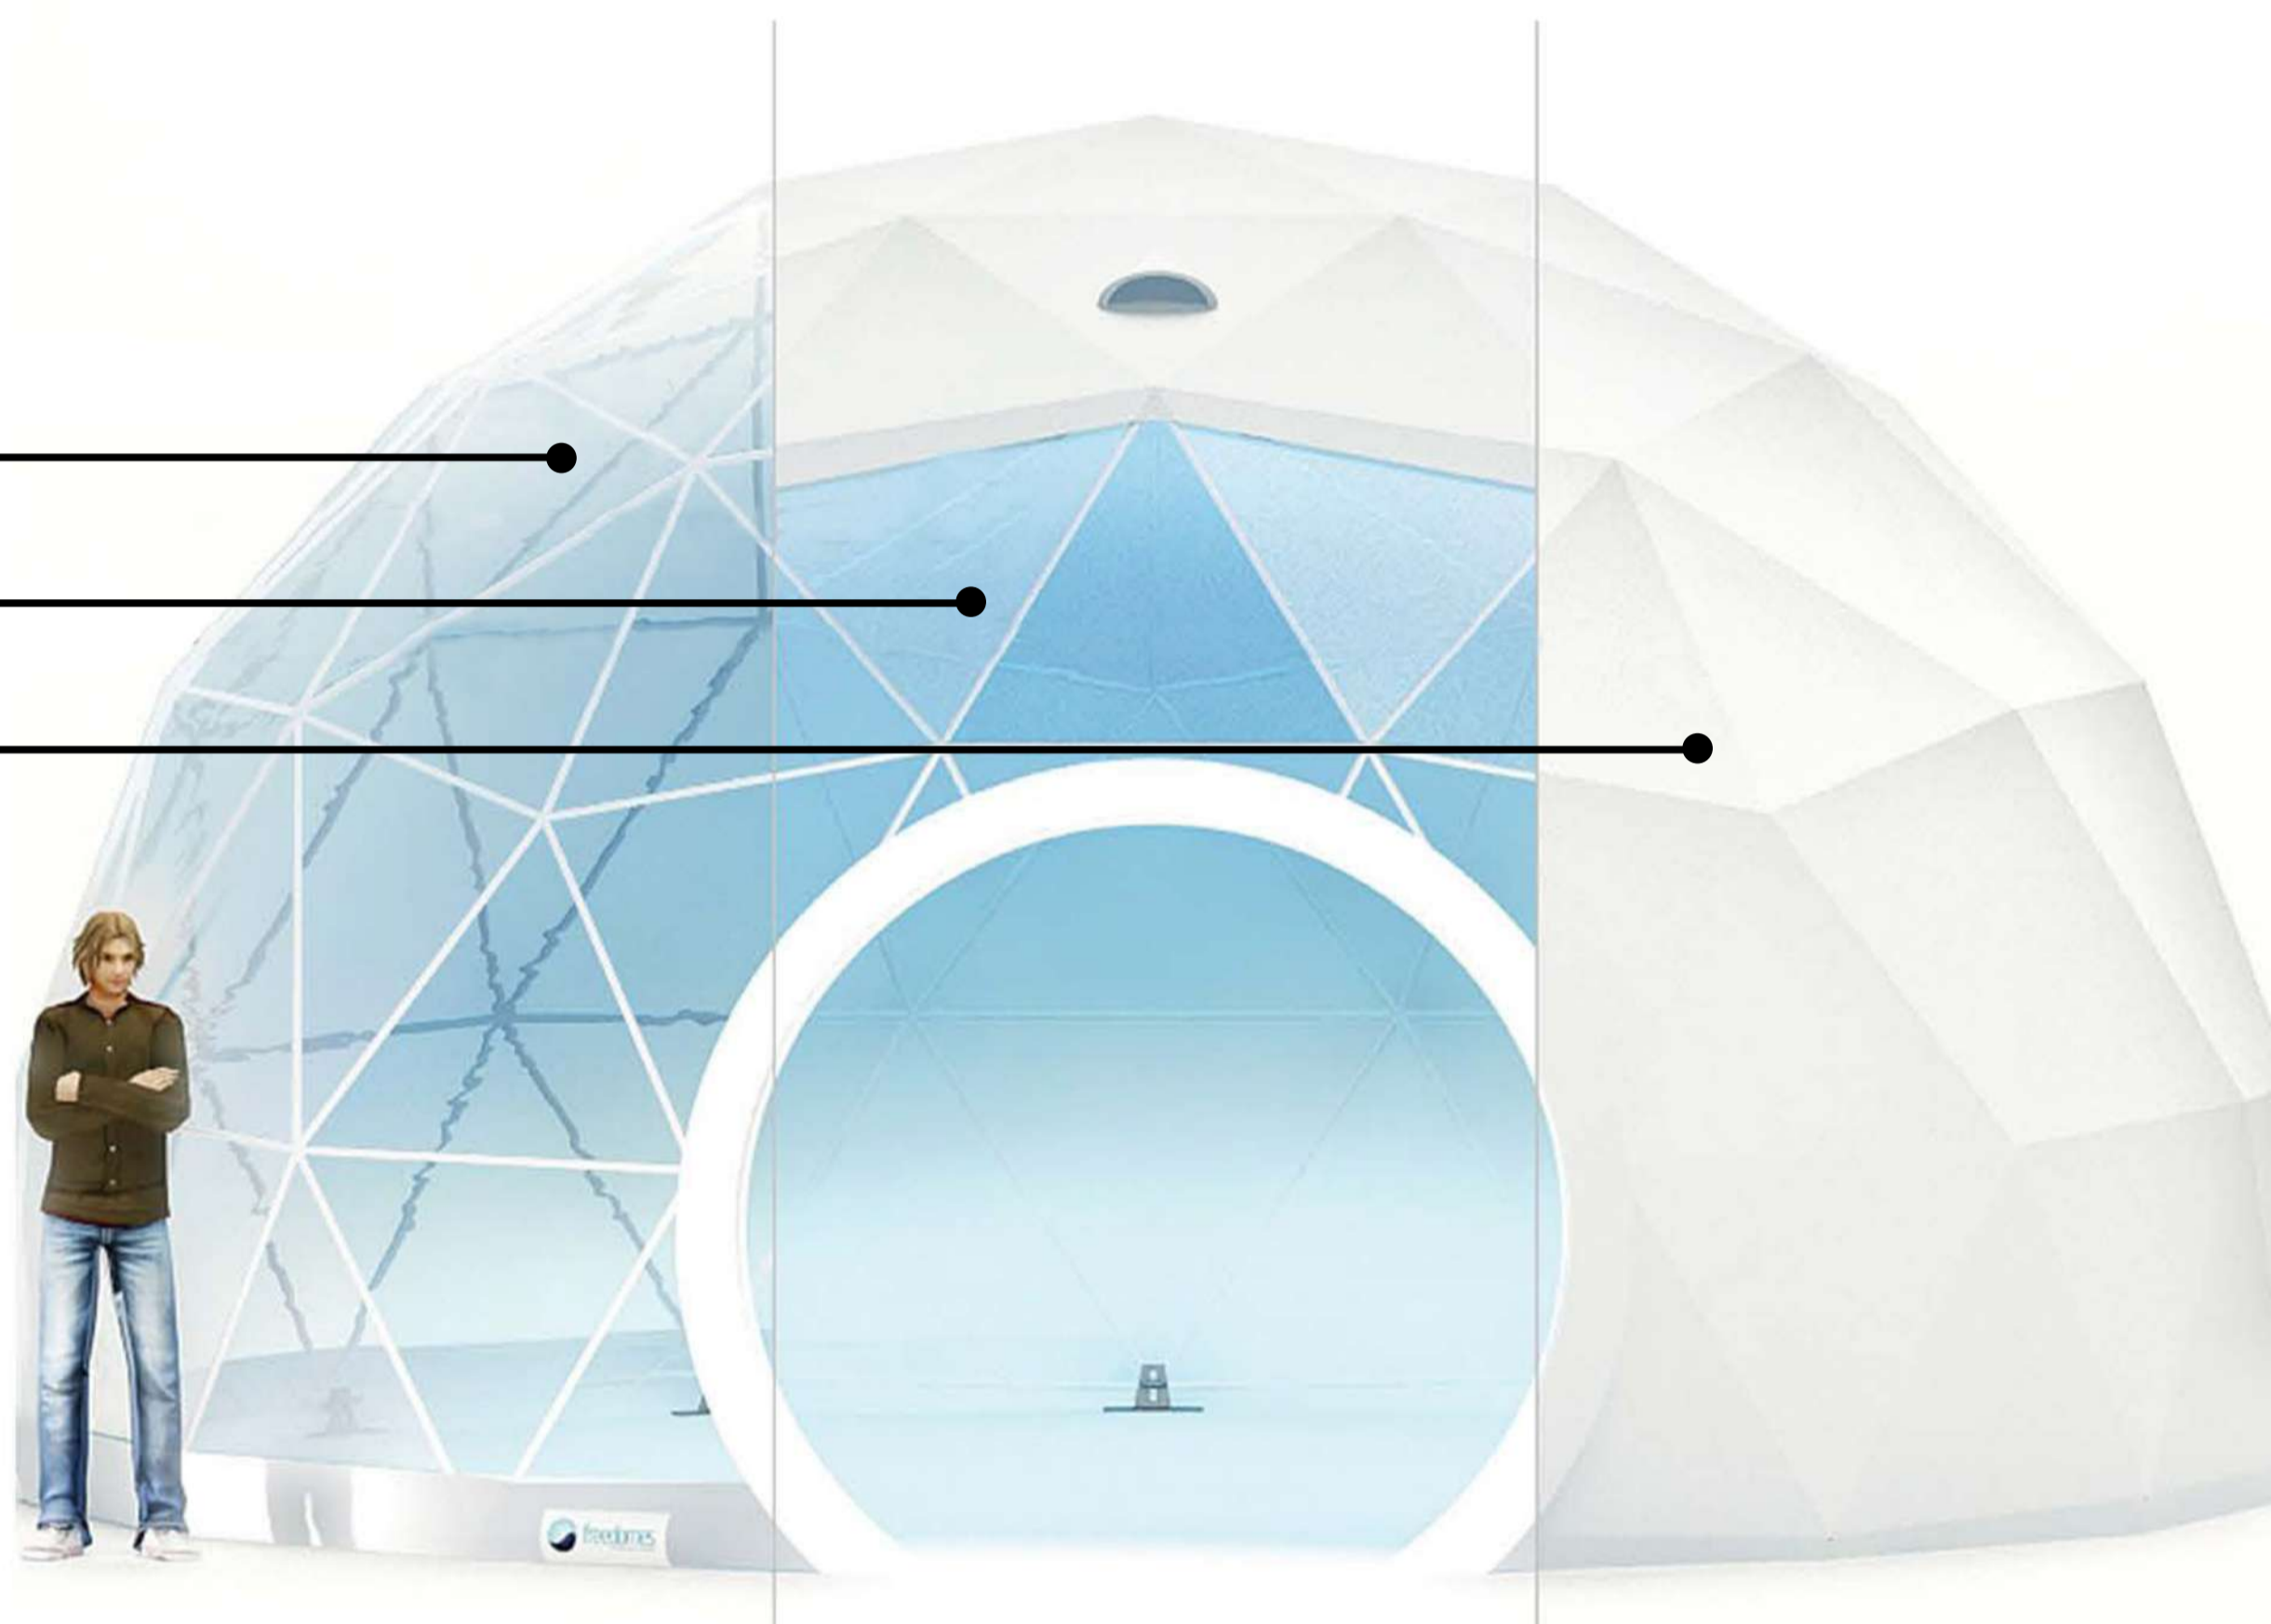

3 MEMBRANE OPTIONS

COMPLETELY TRANSPARENT COVER

WHITE COVER WITH TRANSPARENT FRONT

COMPLETELY WHITE COVER

Depending on the membrane of your choice, you can turn your dome into a greenhouse, a chill-out lounge, an event space, a pop-up shop or even a trade-show booth.