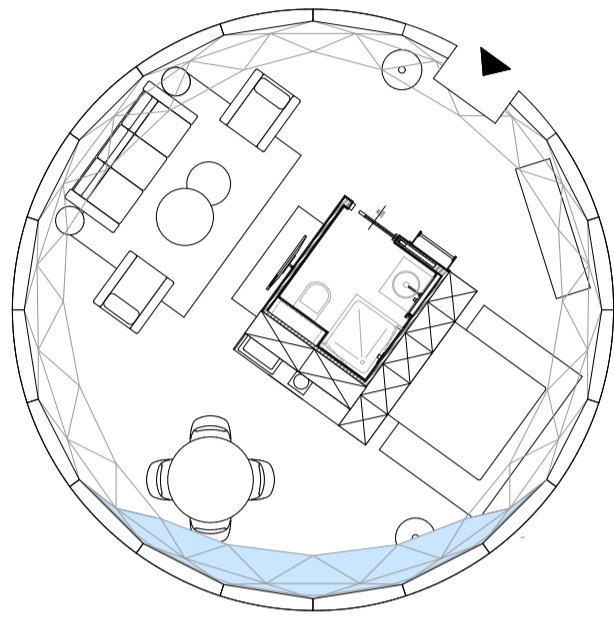

FDOMES GLAMPING

Portable, en-suite and attractively priced, provide deluxe outdoor lodging that offers hotel-like standard with that extra quirkiness.

FDOMES GLAMPING 20

- Base Area:** ~ 20 m² / 215 sq ft
- Diameter:** ~ 5.1 m / 16.7 ft
- Height:** ~ 3.35 m / 10 ft
- Membrane surface** ~ 30 m²
- Air volume** ~ 40 m³
- Assembly time** 3 - 4 hours
- Recommended Crew Size** 2 - 3 persons

Intimate getaway for up two people.

FDOMES GLAMPING 30

- Base Area:** ~ 27.3 m² / 293.85 sq ft
- Diameter:** ~ 5.9 m / 19.4 ft
- Height:** ~ 3.55 m / 11.6 ft
- Membrane surface** ~ 66 m²
- Air volume** ~ 55 m³
- Assembly Time** 3 - 4 hours
- Recommended Crew Size** 3 - 4 persons

Comfortable accommodation with a bathroom space for a couple.

FDOMES GLAMPING 40

- Base Area:** ~ 37.5 m² / 403.65 sq ft
- Diameter:** ~ 6.91 m / 22.7 ft
- Height:** ~ 4.25 m / 14.0ft
- Membrane surface** ~ 93 m²
- Air volume** ~ 113 m³
- Assembly Time** 4 - 5 hours
- Recommended Crew Size** 3 - 4 persons

Sleeping pod for a family (2 adults + 2 kids) or groups of friends.

FDOMES GLAMPING

Portable, en-suite and attractively priced, provide deluxe outdoor lodging that offers hotel-like standard with that extra quirkiness.