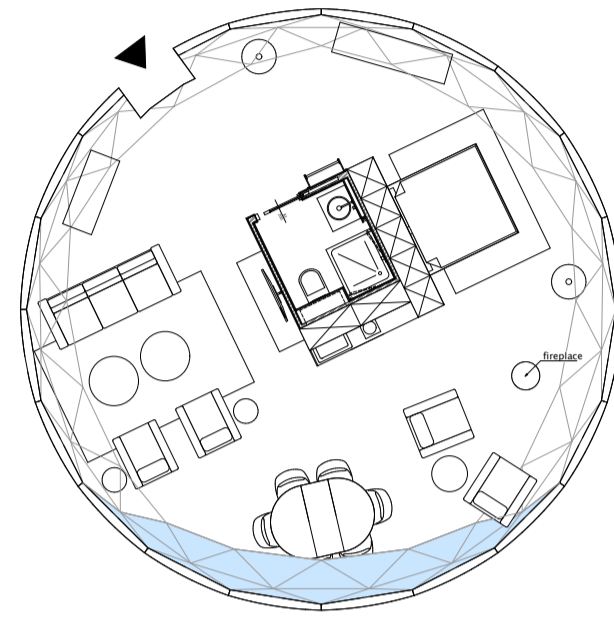

Comfortable accommodation with a bathroom space for a couple.

FDOMES GLAMPING 40

- Base Area:** ~ 37.5 m² / 403.65 sq ft
- Diameter:** ~ 6.91 m / 22.7 ft
- Height:** ~ 4.25 m / 14.0ft
- Membrane surface** ~ 93 m²
- Air volume** ~ 113 m³
- Assembly Time** 4 - 5 hours
- Recommended Crew Size** 3 - 4 persons

Sleeping pod for a family (2 adults + 2 kids) or groups of friends.

FDOMES GLAMPING

Portable, en-suite and attractively priced, provide deluxe outdoor lodging that offers hotel-like standard with that extra quirkiness.

FDOMES GLAMPING 50

Base Area:	~ 49 m ² / 527.43 sq ft
Diameter:	~ 7,9 m / 26.0 ft
Height:	~ 4,80 m / 15.7 ft
Membrane surface	~ 132 m ²
Air volume	~ 150 m ³
Assembly Time	5 - 6 hours
Recommended Crew Size	4 - 5 persons

Large base area allowing additional amenities like a full set of Premium Modules.

FDOMES GLAMPING 75

Base Area:	~ 71 m ² / 807 sq ft
Diameter:	~ 9.5 m / 31.2 ft
Height:	~ 4.75 m / 15.7 ft
Membrane surface	~ 186 m ²
Air volume	~ 230 m ³
Assembly Time	6 - 8 hours
Recommended Crew Size	5 - 6 persons