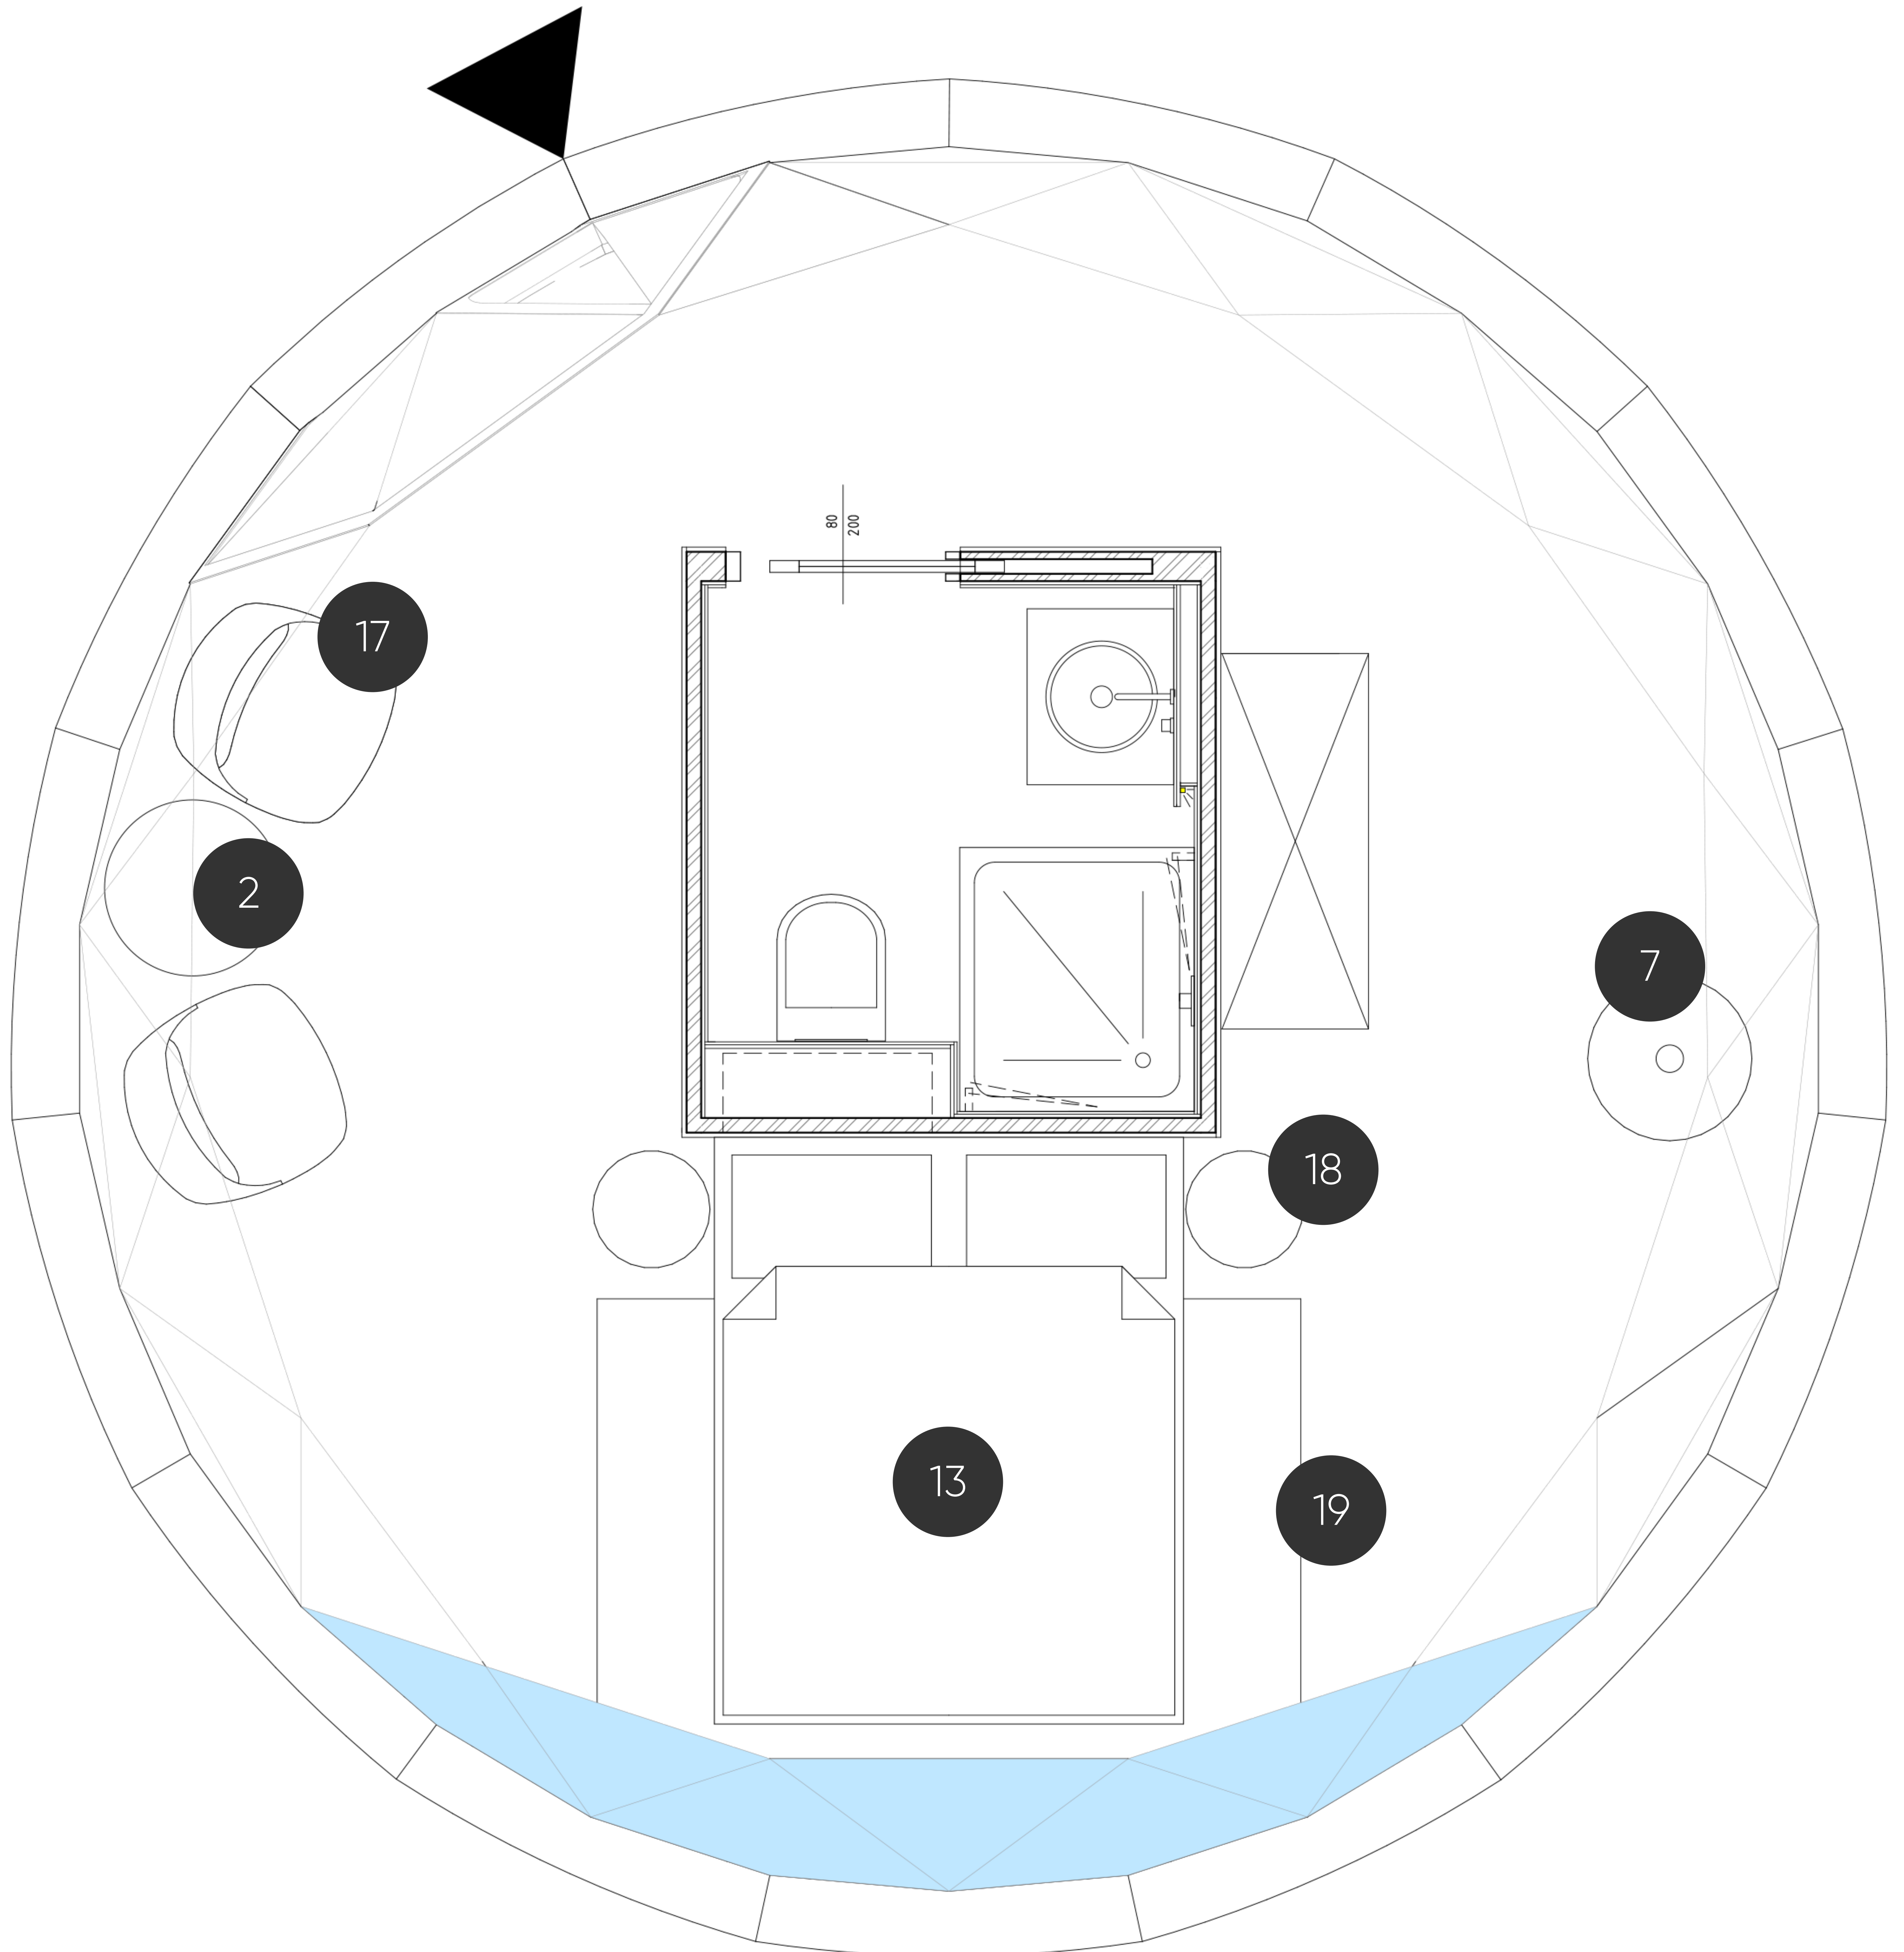

Glamping 30

Moss Green

Floor plan

Glamping 30
"Moss Green" SET

€ 1 877