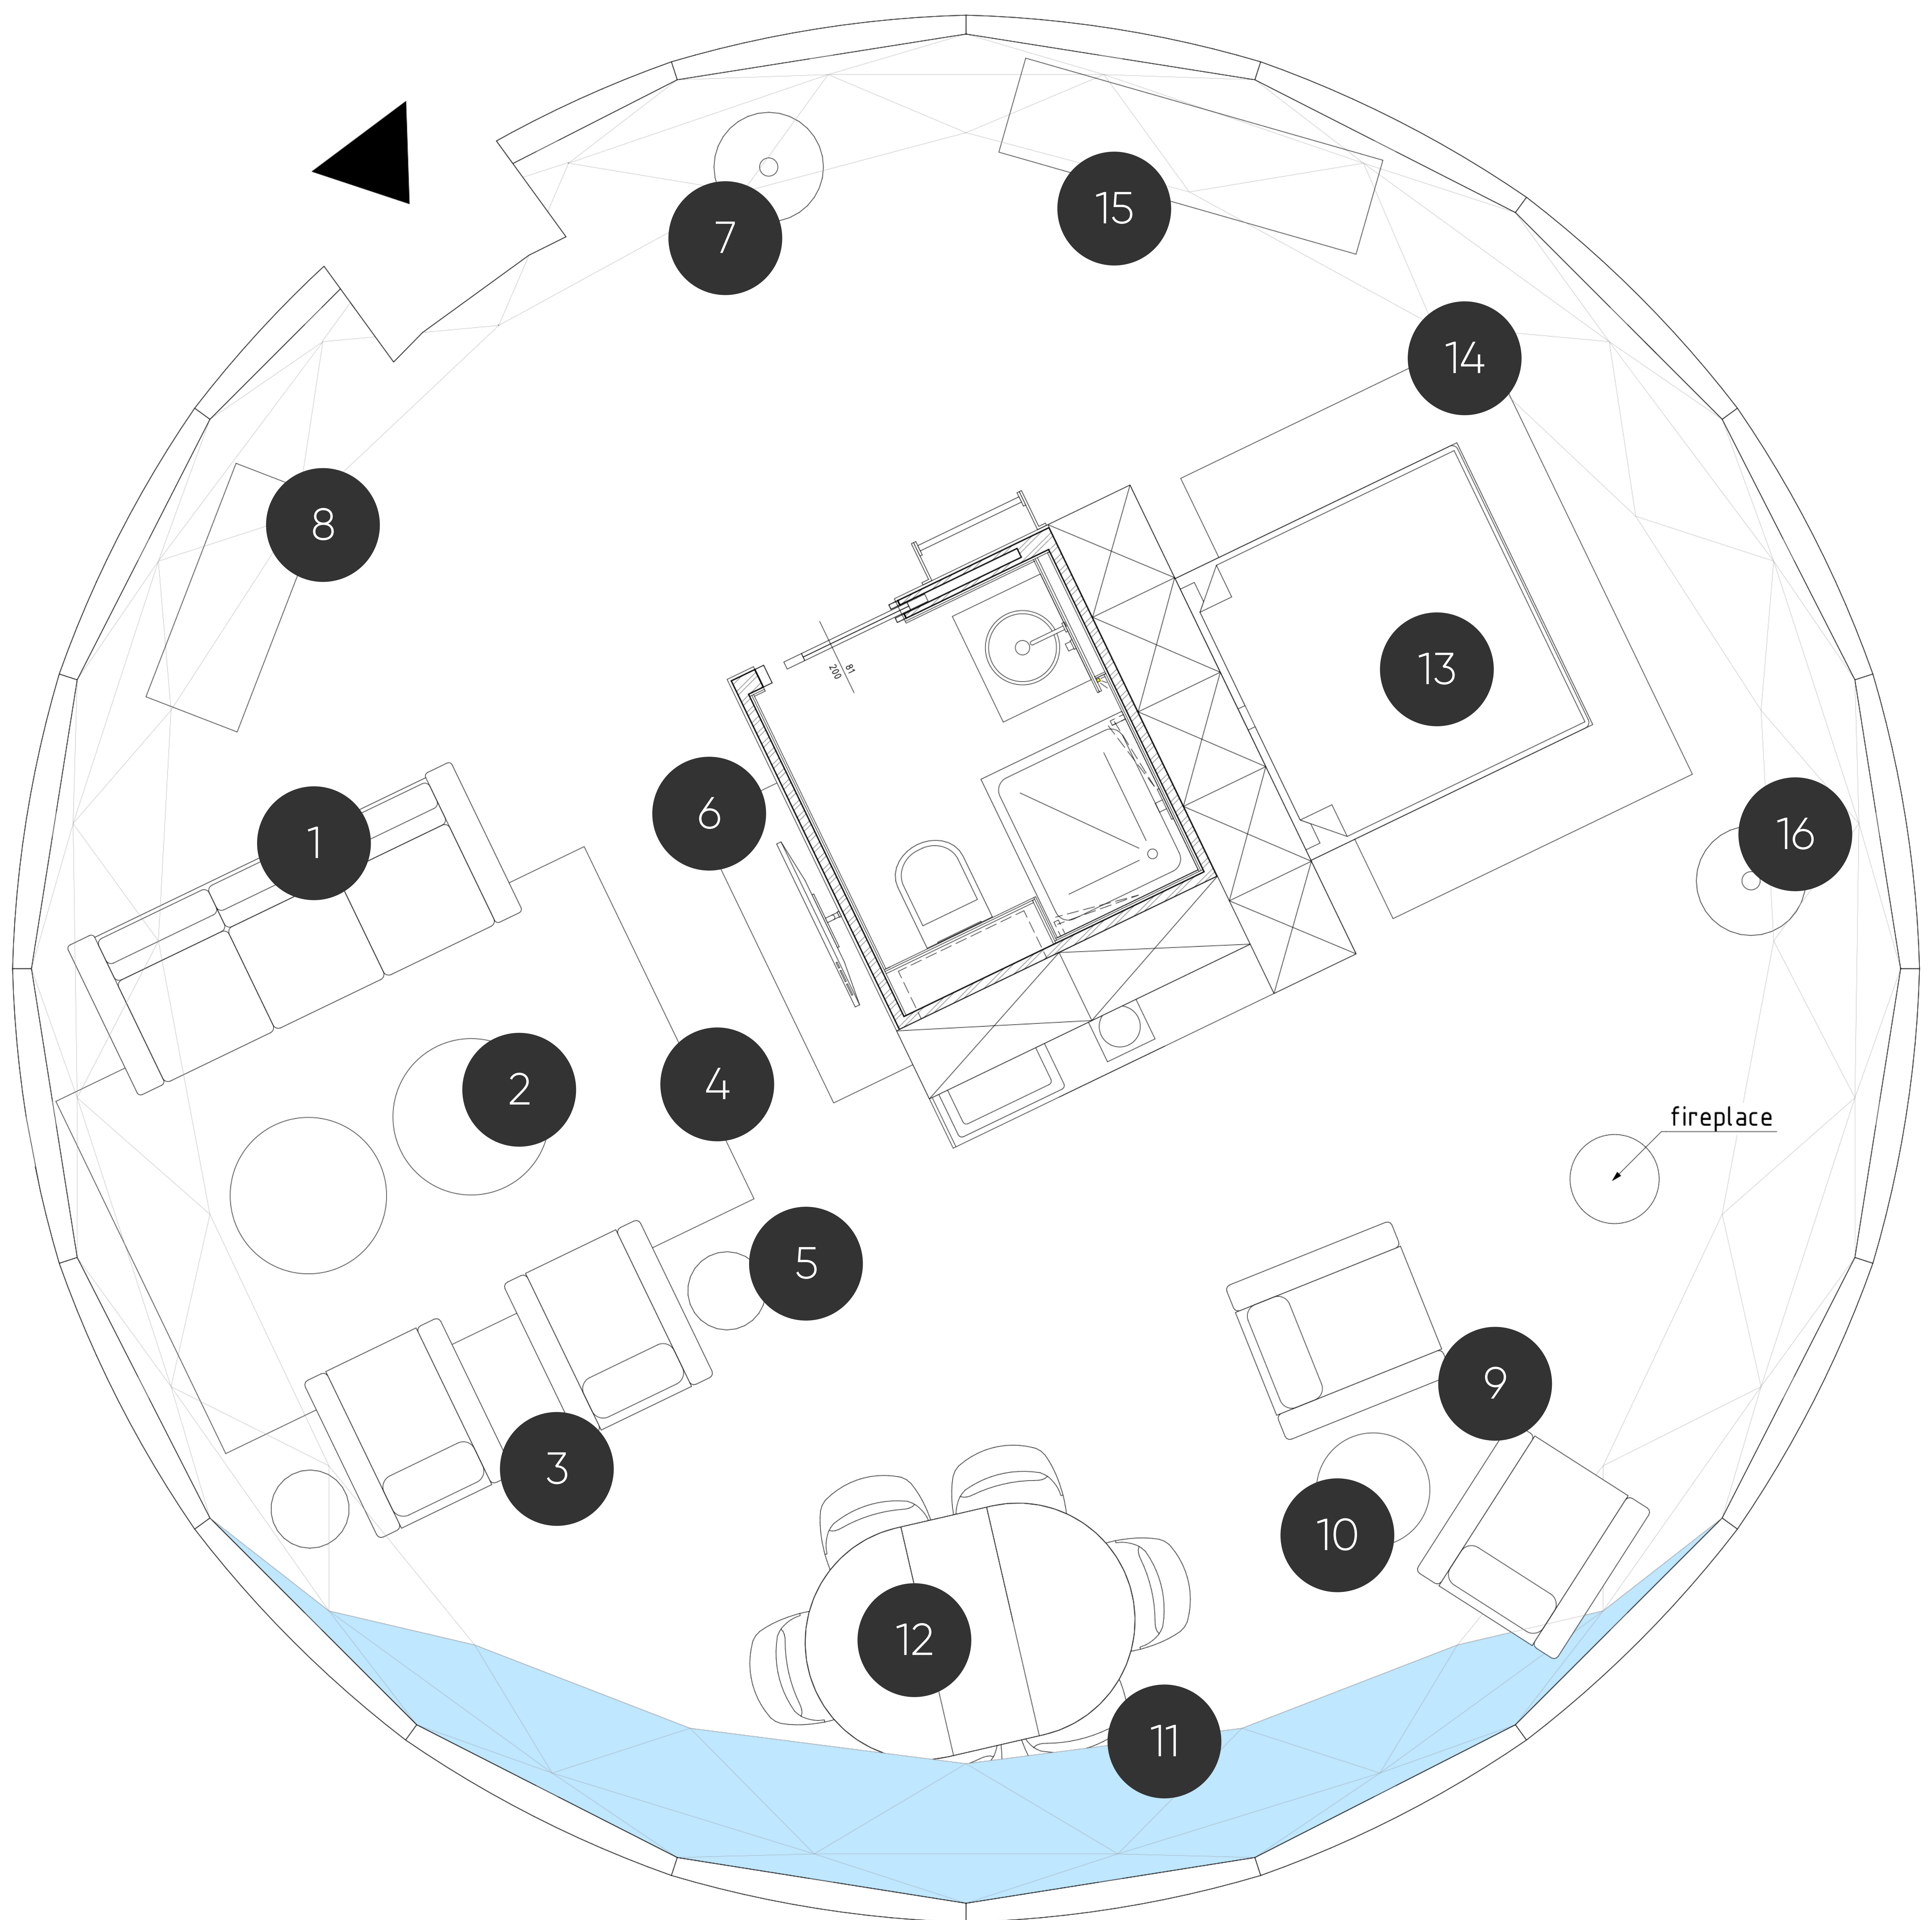

Glamping 75

Moss Green

Floor plan

Glamping 75
"Moss Green" SET

€ 9 552