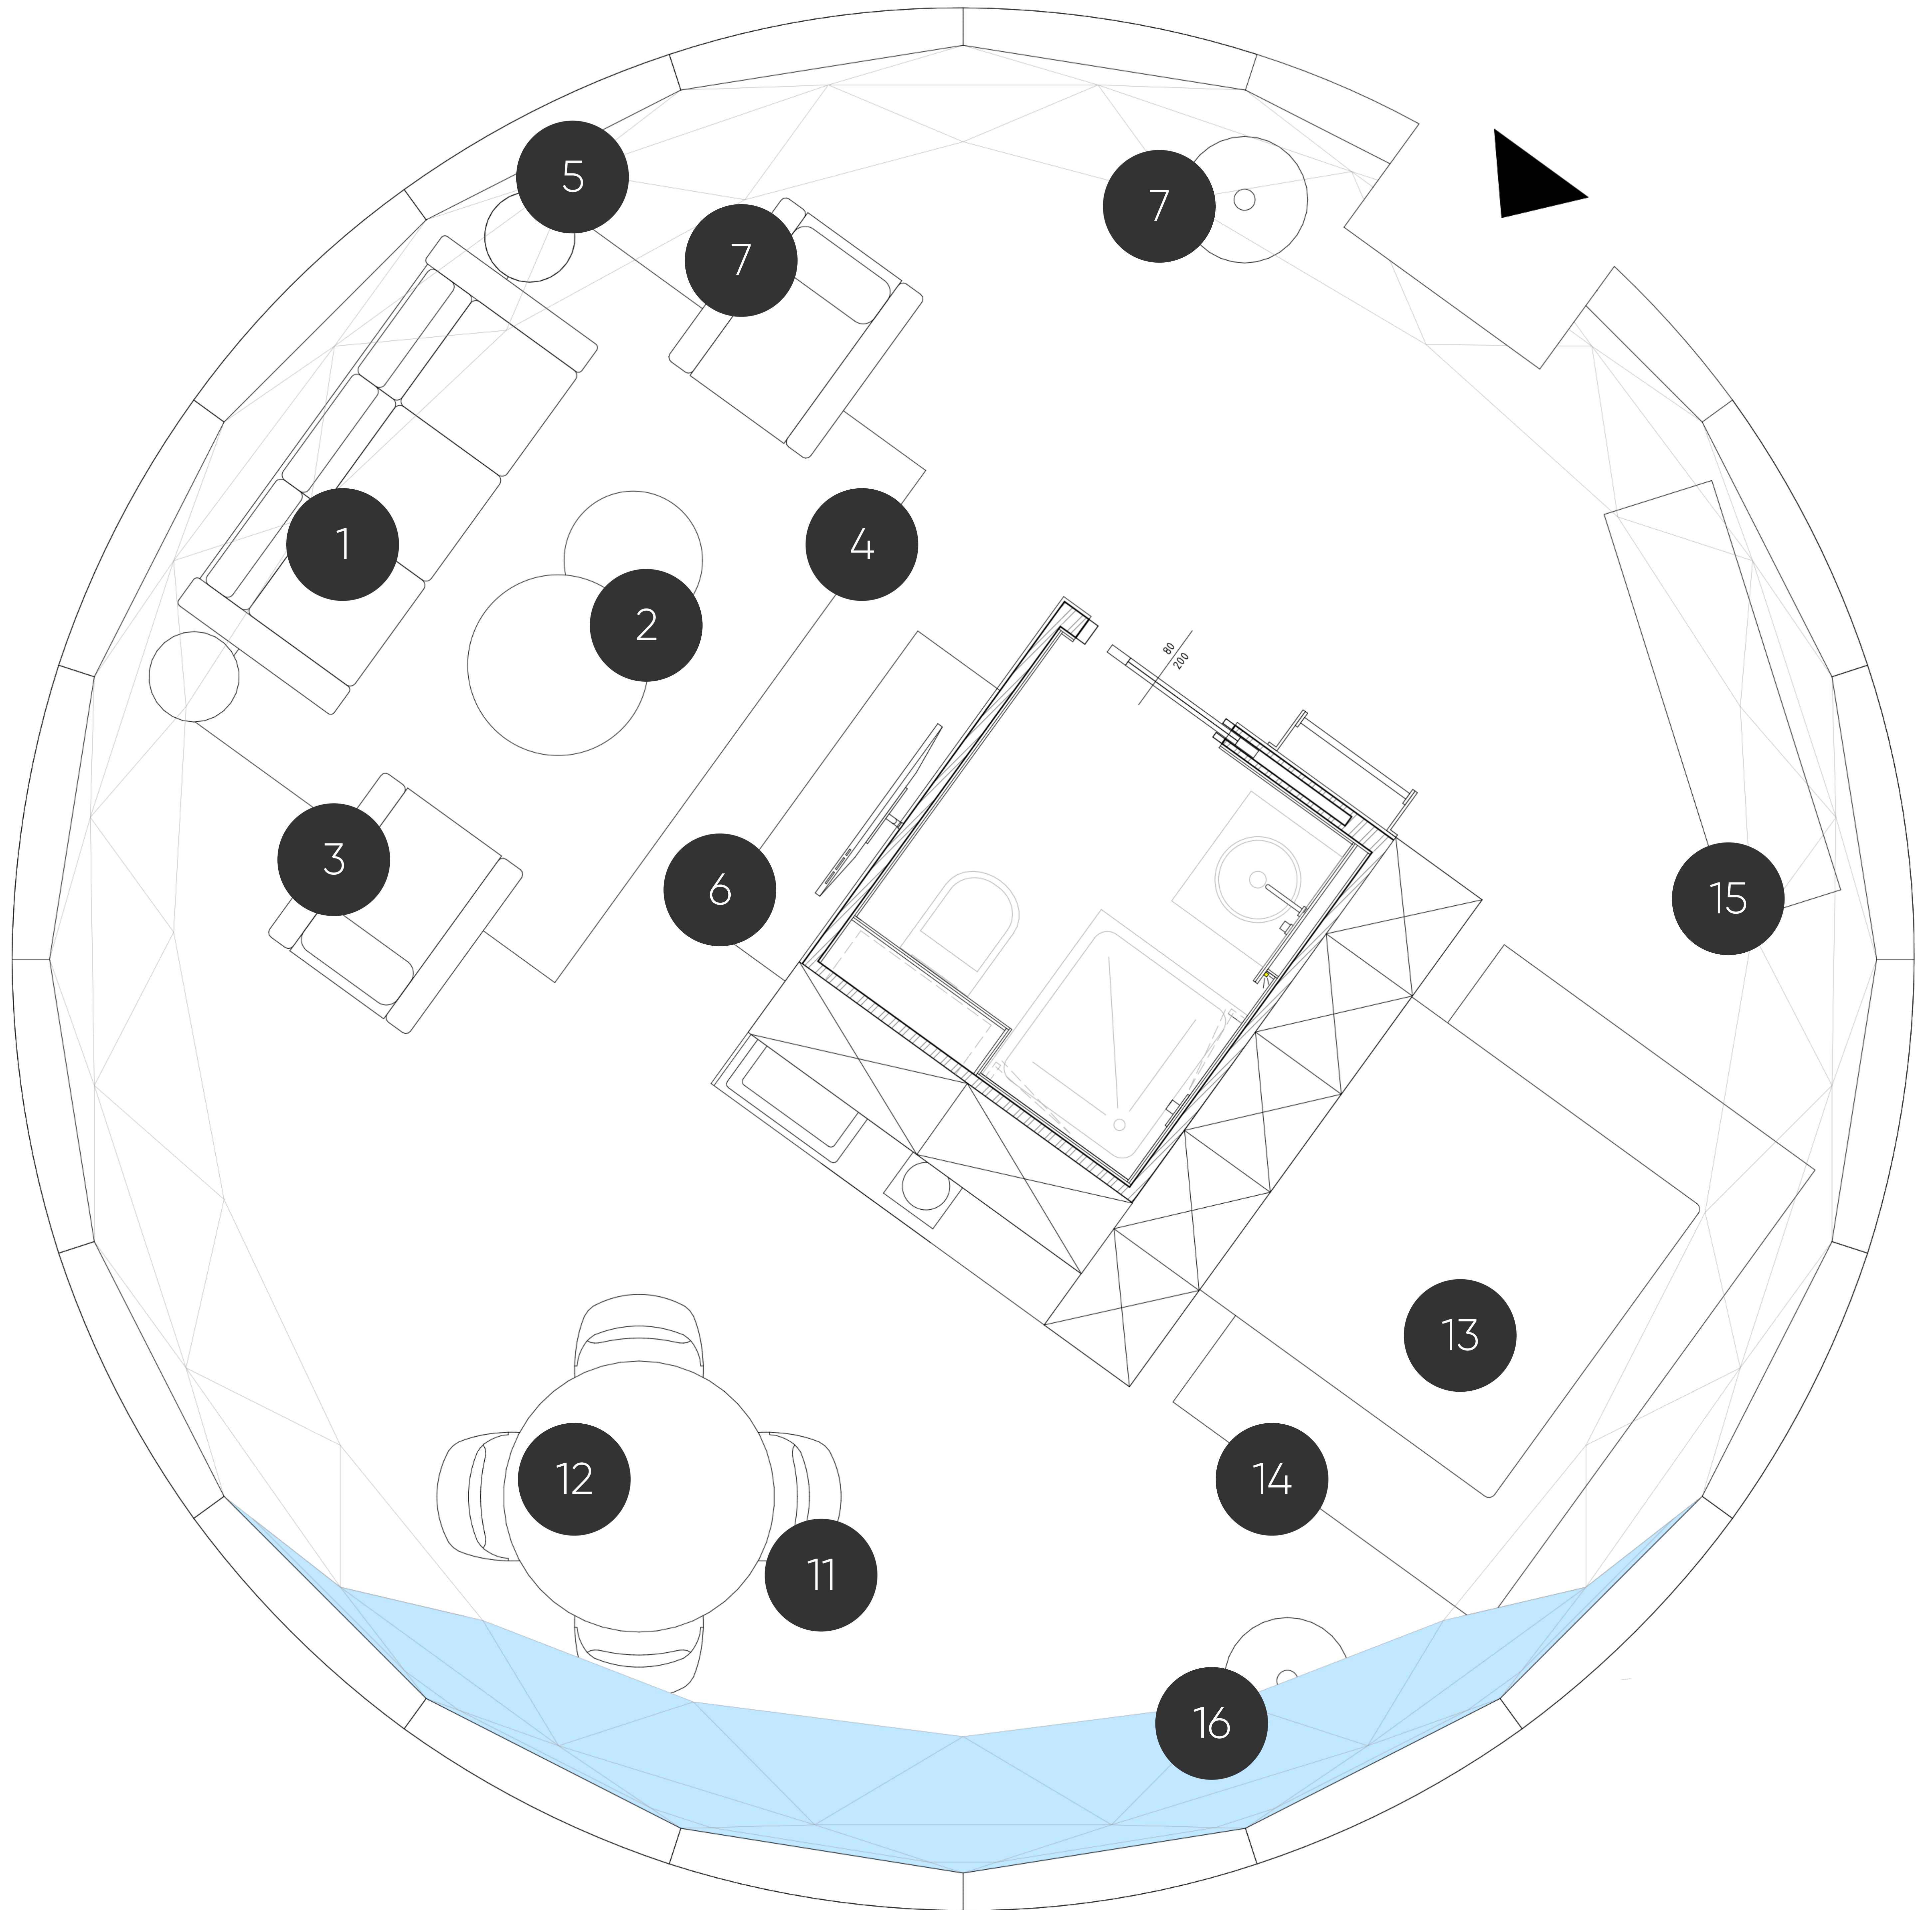

Glamping 50

Moss Green

Floor plan

Glamping 50
"Moss Green" SET

€ 6 856