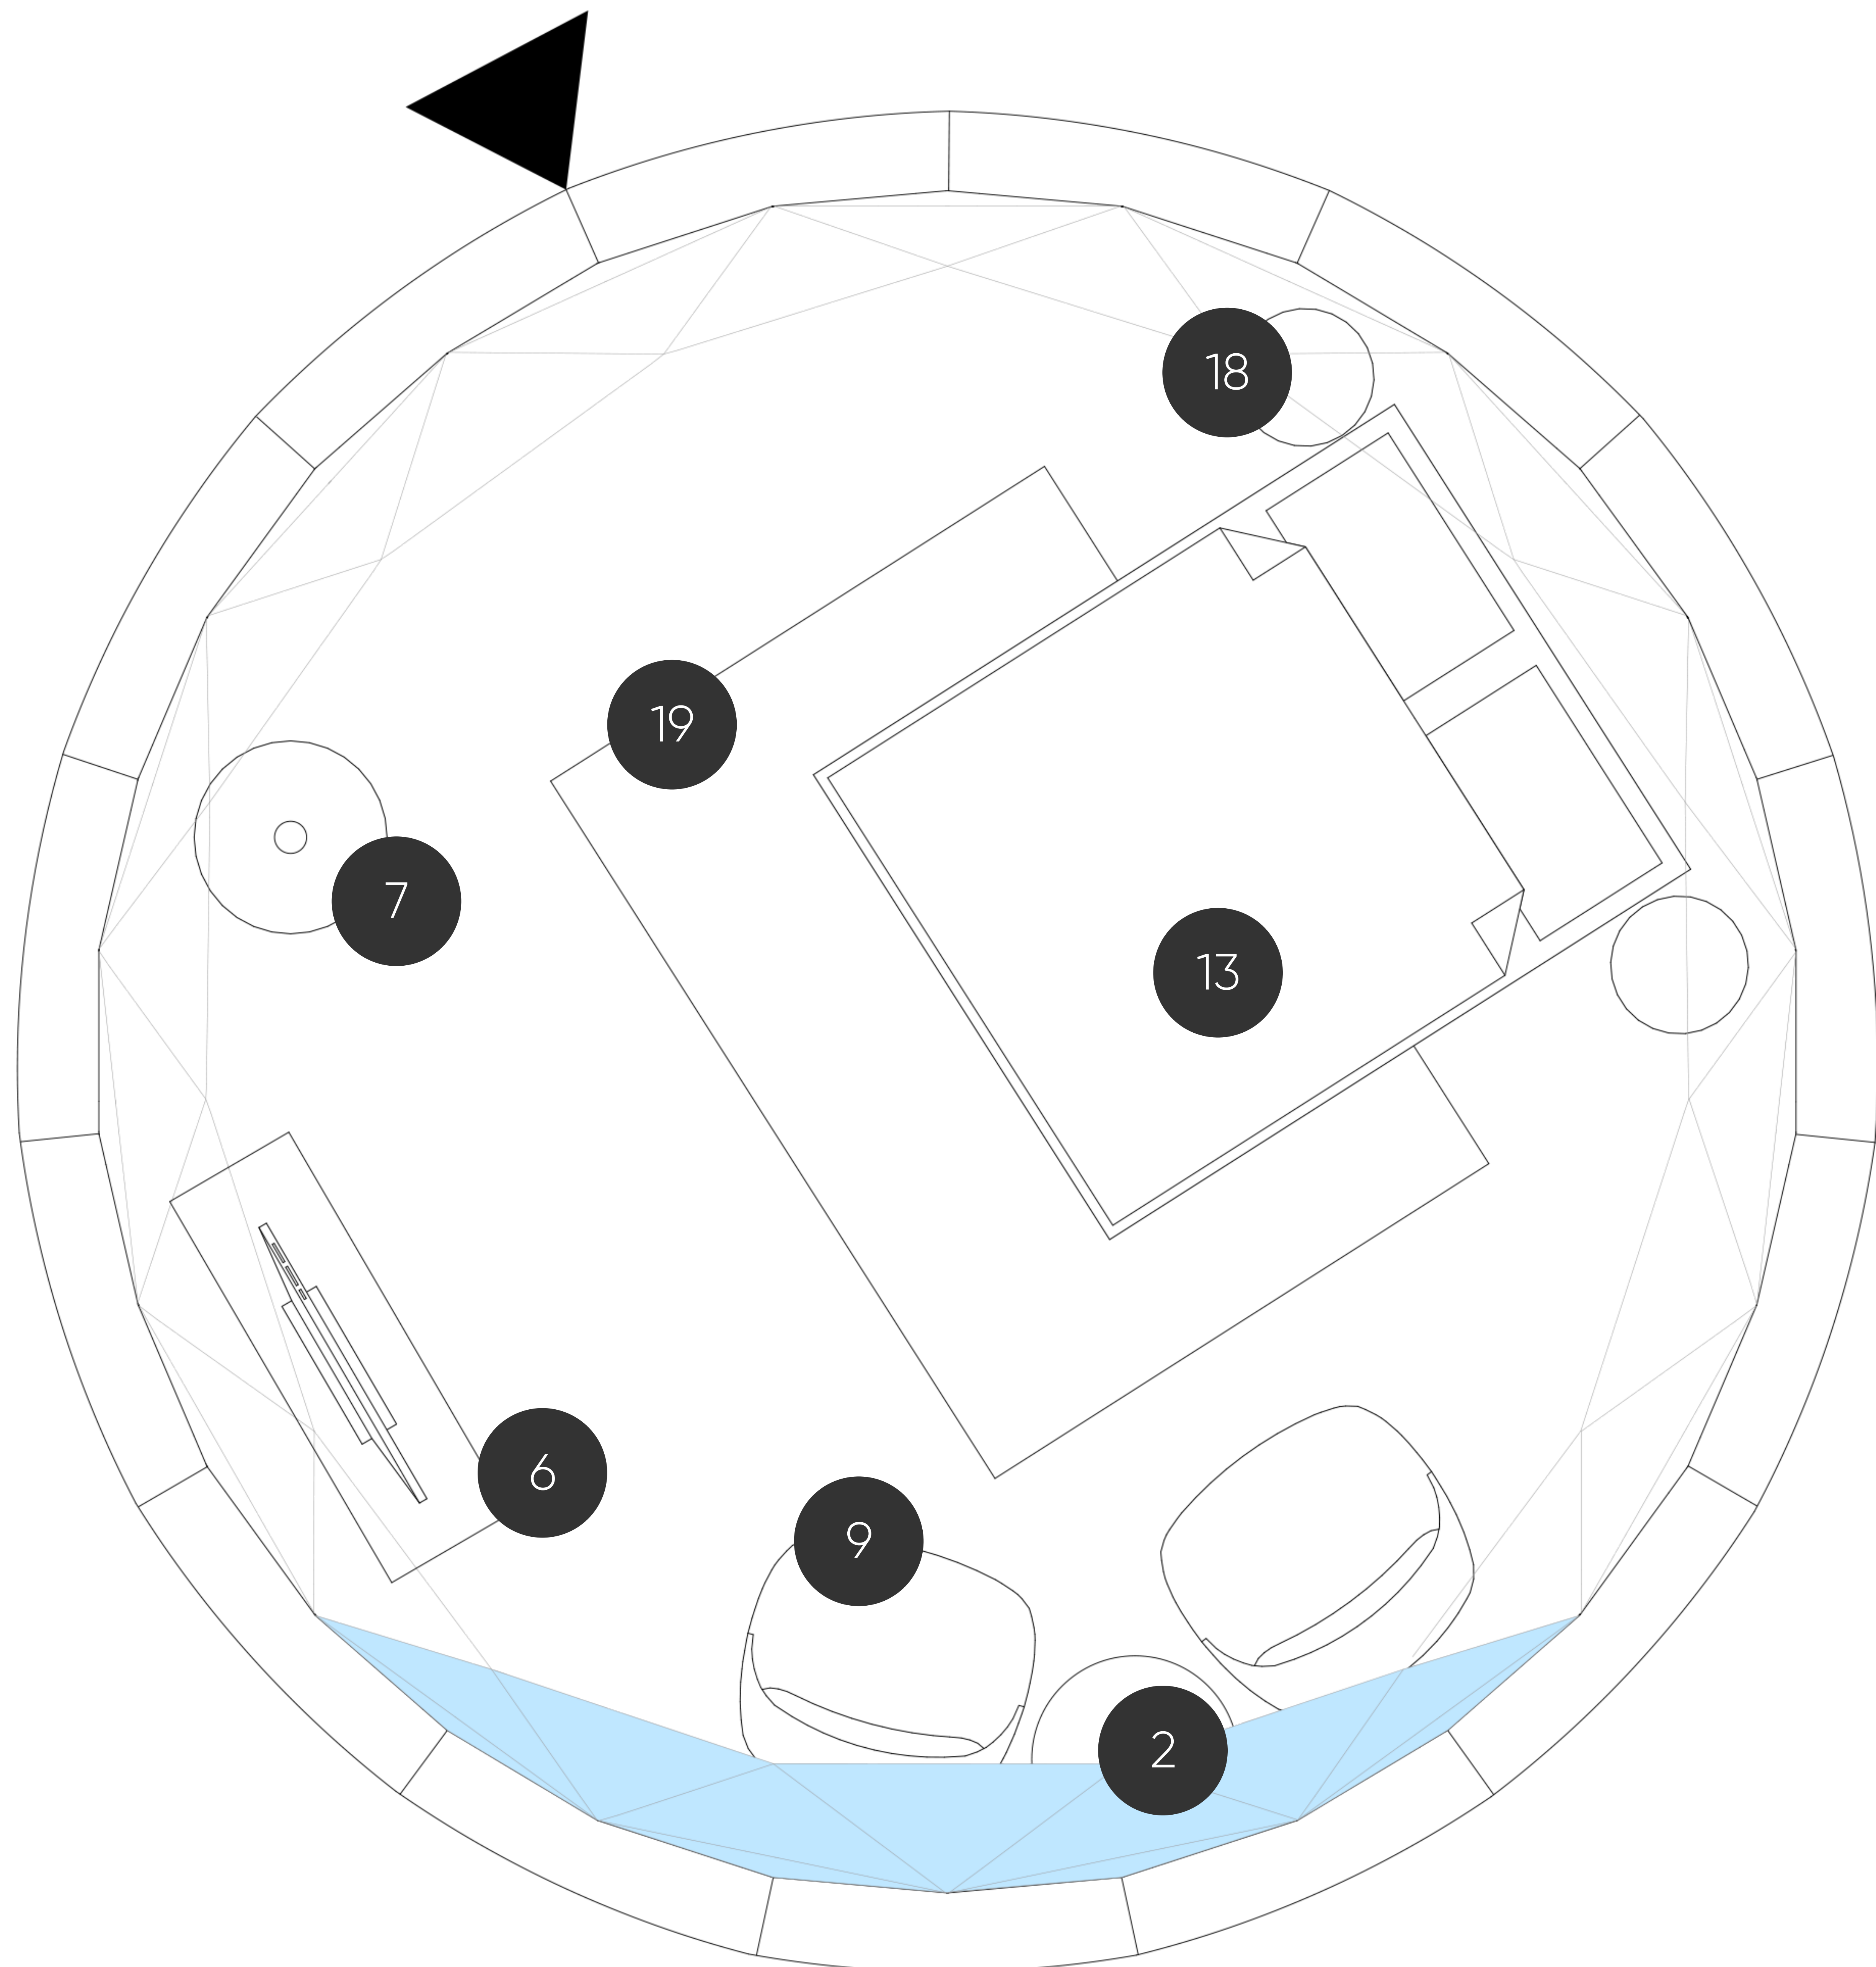

18 Bedside table x2
Model: TU
Black
NOO.MA

19 Carpet
Model: Velvet Ocean 170x240 cm
Grey
SOFACOMPANY

Glamping 20

Moss Green

Floor plan

Glamping 20
"Moss Green" SET

€ 2 333

FDomes – Geodesic Dome Kits